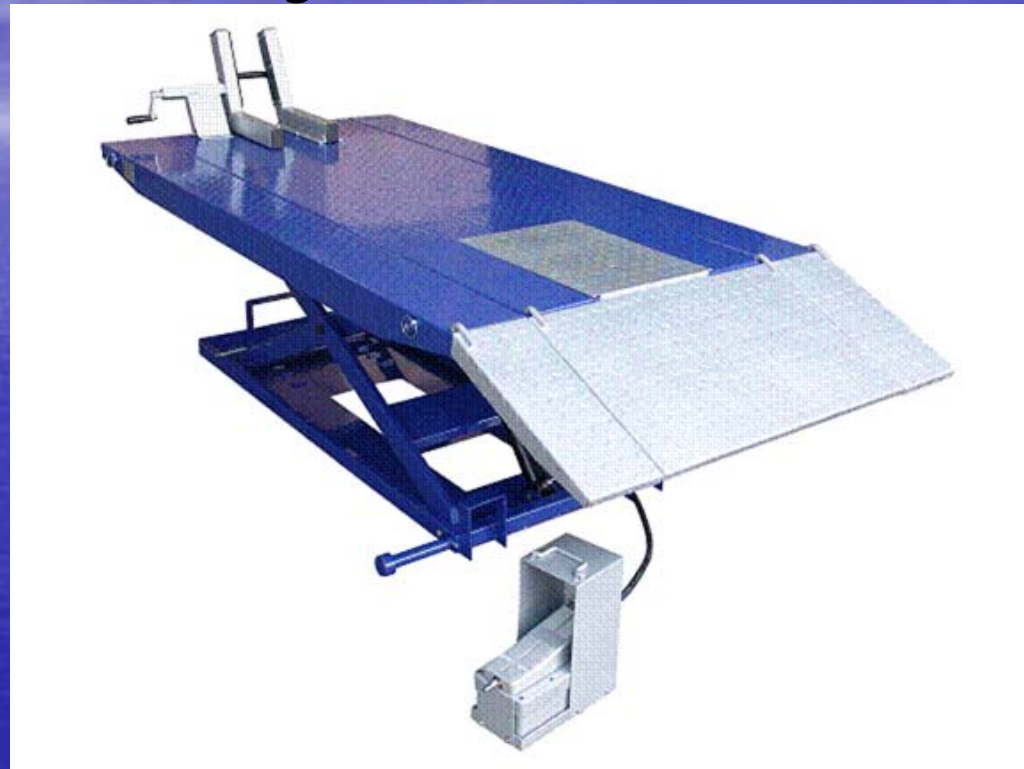

# 1,500lb Capacity High-rise Motorcycle Lift

- 1,500 lb lifting capacity
- Air/hydraulic pump
- Ideal for motorcycles, snowmobiles, ATVs, jet skis, etc.
- Extra-large platform
- 38" Working height
- Side extensions and vise come standard
- Built in drop-out panel

Model Number	M-1500C-HR
Lifting Capacity	1,500 lbs
Height Range	6 3/4" - 38 1/2"
Table Dimensions	88 1/2" x 31 1/2"
Table Dimensions (with ext)	88 1/2" x 50"
Shipping Weight	462lbs